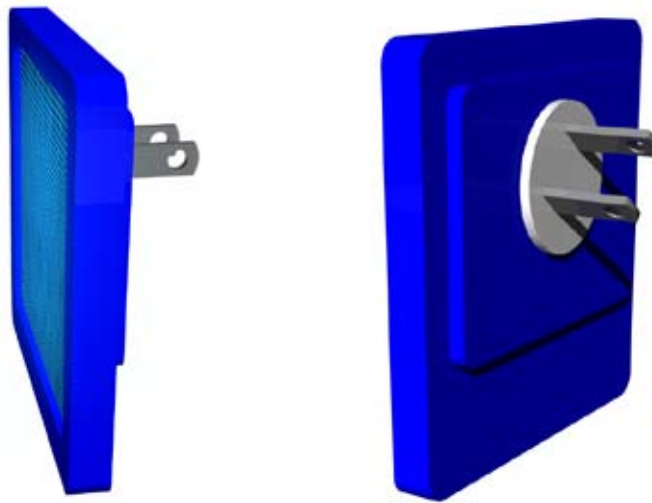

I wove fishing line in between the electro-luminescent wire in order to make it look like there was more ambient light without using more of the glowing wire. This dropped its price point.

By using a manufacturing method that is ancient I was able to produce a old world feeling product that uses new technology.

The driver unit connects the battery to the Elwire without shorting it.

Soldering the parts was done in the way that standard electronics are connected.

Elweave: **Ambiance for the Home**

USES

These are some of the products that the Elweave textile could be used as.

It lights up a liquor selection with a glowing Elweave mat under the bottles.

This Elweave welcome mat makes your home more inviting. The ambient lighting lights up the lock/keyhole when the porch light isn't on.